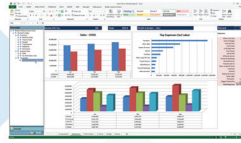

BizContent Pre-Built Connectors. Easy Connections. Better Results.

Source

Data Connection
In-Memory

Connect

BizCloud™
The data tool that gets you connected
Grows as you grow

Build

BizContent™
Prebuilt Connectors (Excel Functions, Reports, BI) for Leading Business Systems

BizContent Architect™

Send

BizBroadcast™

Communication is key
Send 100's of reports in one click

BizContent is part of the award-winning BizInsight Excel Suite

Make your BizInsight Suite more productive. Add Pre-formatted Excel connectors, made for your ERP system. Choose your connectors, deploy and work. All inside Excel. Simple. Powerful. Productive.

Save Time

- Leverage existing spreadsheets
- Pre-built Excel functions and reports
- Drag-and-drop functions / reports

Save Money

- Eliminate the costs and effort of connecting your business data
- Use existing Excel knowledge
- Speed up delivery of information to decision makers

Modules for many ERP Systems

- Over 74 ERP Systems modules and growing
- Most popular accounting tasks and functions
- Best practice functionality built in