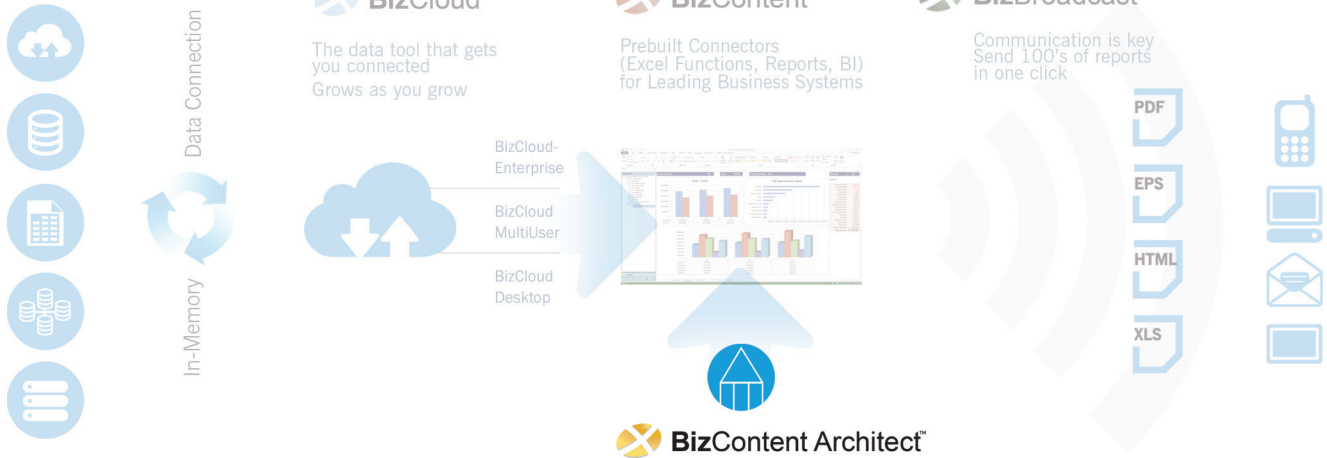

BizContent Architect.
Design and
build your
own business
apps without
writing
code.
All in Excel.

BizContent Architect™

Source

Connect

Build

Send

Customize your BizInsight Suite. Create your own connection to your data. You know what you need to make your ERP system even more productive. Now, you can design and create it, all inside Excel, and be working in minutes, not days. You're in charge.

Practical

- Leverage existing spreadsheets and Excel queries
- Test and check as you create and build your custom app
- Create ad-hoc reports utilizing drag-and-drop functions / reports

Useful

- Create custom drag & drop functions and data sets in Minutes
- Add Custom Excel-based parameters to filter your data